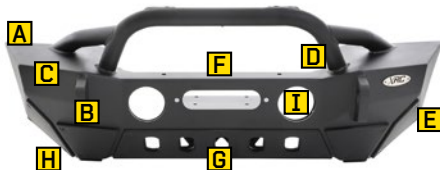

JL/JT XRC GEN1 BUMPERS

The XRC Gen1 bumpers for the Jeep JL/JT feature aggressive, stubby styling and heavy duty features, giving you the ultimate performance for rock crawling.

- Fits 2018+ Jeep JL 2/4 Door - Front & Rear
- Fits 2020 Jeep JT Gladiator - Front

- **A** 3/16" cold rolled steel
- **B** Max solid D-ring & jack point welded inside & out
- **C** One-piece welded design
- **D** 2.0" 120 wall overrider and kickers
- **E** Raised corners for better entry/exit under most extreme conditions
- **F** Solid plate center section wraps frame horns and lower crossmember
- **G** Built-in winch plate to accommodate up to a 12k winch
- **H** Class III hitch for true towing & anti-rattle provision provided

LIFETIME
STRUCTURAL
5 YEAR
FINISH
WARRANTY

JL/JT XRC GEN2 BUMPERS

The XRC GEN2 bumpers for the Jeep JL | JT Gladiator feature aggressive, stubby styling and heavy duty features, giving you the ultimate performance for rock crawling.

- Fits 2018+ Jeep JL 2/4 Door - Front & Rear
- Fits 2020 Jeep JT Gladiator - Front

- **A** 3/16" cold rolled steel
- **B** Max solid D-ring & jack point welded inside & out
- **C** One-piece welded design
- **D** 2.0" 120 wall overrider and kickers
- **E** Raised corners for better entry/exit under most extreme conditions
- **F** Solid plate center section wraps frame horns and lower crossmember
- **G** Built-in winch plate to accommodate up to a 12k winch
- **H** PP+TPO slip strips provide 5/16" additional damage protection
- **I** OE fog light ports*
- **J** Class III hitch for true towing & anti-rattle provision provided
- **K** Works with XRC GEN2 tire carrier (#76857)

* Excluding lights supplied with metal Rubicon front bumpers

#77807

XRC GEN1 BUMPERS	
MAKE	PART#
2018+ Jeep JL / 2020 JT Gladiator Front	77806
2018+ Jeep JL Rear	77855

XRC GEN2 BUMPERS	
MAKE	PART#
2018+ Jeep JL / 2020 JT Gladiator Front	77807
2018+ Jeep JL Rear	77858