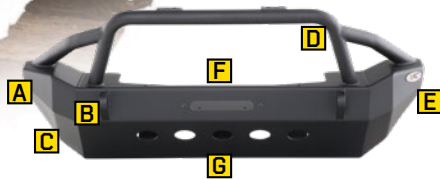

JL/JT XRC GEN1 BUMPERS

The XRC Gen1 bumpers for the Jeep JL/JT feature aggressive, stubby styling and heavy duty features, giving you the ultimate performance for rock crawling.

- Fits 2018+ Jeep JL 2/4 Door - Front & Rear
- Fits 2020 Jeep JT Gladiator - Front

- **A** 3/16" cold rolled steel
- **B** Max solid D-ring & jack point welded inside & out
- **C** One-piece welded design
- **D** 2.0" 120 wall overrider and kickers
- **E** Raised corners for better entry/exit under most extreme conditions
- **F** Solid plate center section wraps frame horns and lower crossmember
- **G** Built-in winch plate to accommodate up to a 12k winch
- **H** Class III hitch for true towing & anti-rattle provision provided

#77806