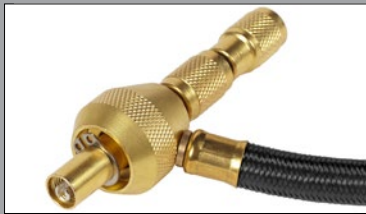

GET THE ORIGINAL

R.A.D. RAPID AIR DEFLATOR

Smittybilt's Rapid Air Deflator (R.A.D.) accurately and rapidly reduces tire pressure in seconds, taking the guess work out of airing down.

Knurled brass knob

Quick and easy setup for offroad use

Braided hose design

Easy to read calibrated dial with 1PSI increments

Large easy to read 2" dial gauge with 0-60 PSI operating range

Protective rubber gauge housing

Includes MOLLE protective storage case

R.A.D. RAPID AIR DEFLATOR

Part#	Description
2823	R.A.D. Rapid Air Deflator