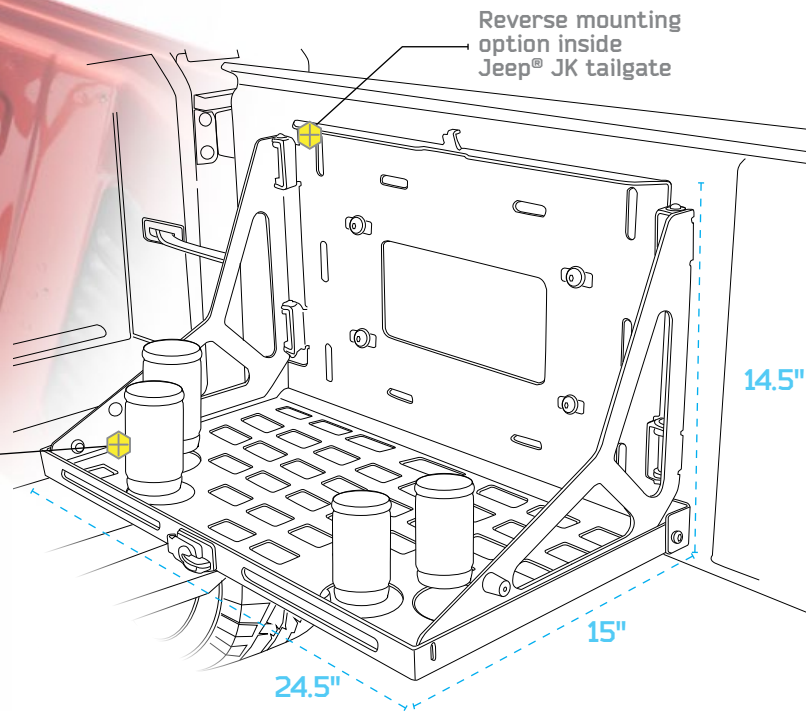

Reverse mounting option inside Jeep® JK tailgate

14.5"

15"

24.5"