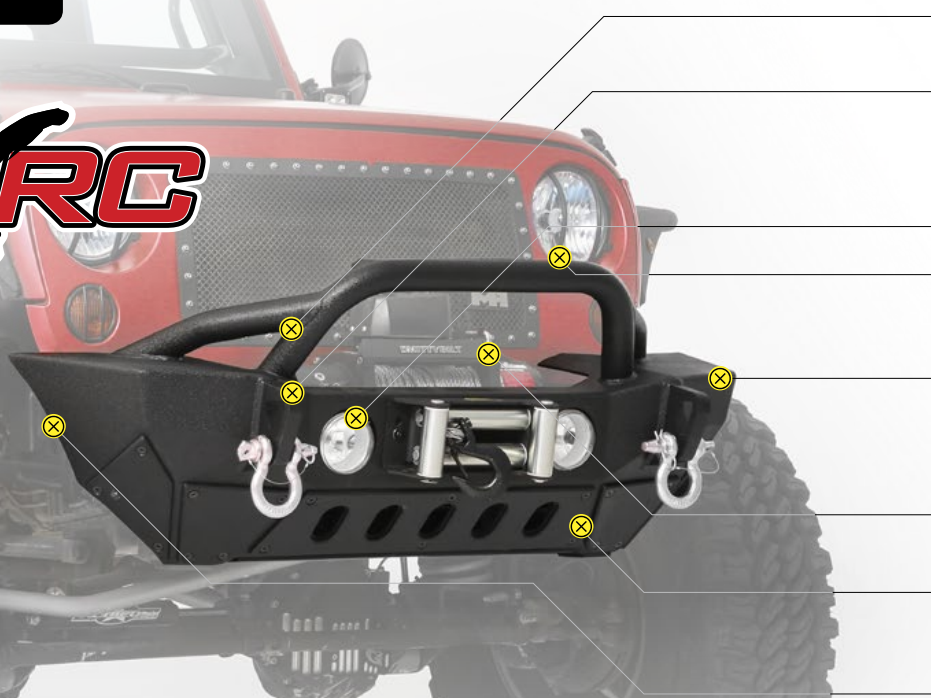

GET THE ORIGINAL

NEW PRODUCTS

BY SMITTYBILT

XRC GEN2 BUMPERS & TIRE CARRIER

The all new XRC bumpers have been completely redesigned with more aggressive styling and heavy duty features, giving you the ultimate protection for rock crawling. These stubby bumpers provide increased clearance and have angled corners for more aggressive approach angles in extreme conditions.

The redesigned solid D-ring and jack point mounts are welded in the inside and out and feature an integrated recovery point for easy access.

XRC GEN2 BUMPERS

| APPLICATION | DESCRIPTION | PART# |
|-------------------|-----------------------|-------|
| 07-15 JK 2/4 Door | XRC Gen2 Front Bumper | 76807 |
| 07-15 JK 2/4 Door | XRC Gen2 Rear Bumper | 76858 |

- 1.75-inch 120 wall overrider and kickers
- Max solid D-ring and jack point mount welded on the inside and out!
- O.E. fog light ports
- Light mount tabs accommodates lights up to 9" diameter, also accommodates LED light Bars
- Manufactured from 3/16 inch cold rolled steel with two-stage textured matte black finish
- Ability to accommodate up to 12k winch
- HDPE slip strips the ultimate fender-to-fender protection for rock crawling
- Aggressive, stubby design Raised corners for better entry and exit angles in extreme conditions

- Single-handed opening operation Tuned to factory tailgate
- Roto Pax® gas/water can mount
- Class III hitch Anti-rattle provision
- CB and jack mount
- Auxilliary back up light cutouts, LED lights included
- Bottle opener
- Frame pivot point
- Bolt-on design tire carrier Fits SRC, XRC and Factory Tenth Anniversary Jeep bumpers
- HDPE slip strips the ultimate fender-to-fender protection for rock crawling