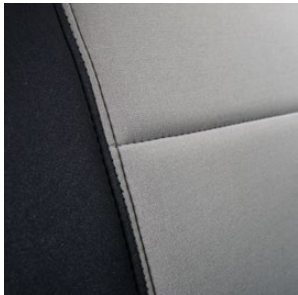

Neoprene Seat Cover Sets 2018+ Jeep® Wrangler JL 4-Door

The popular Smittybilt Neoprene Seat Covers are now available for the Jeep® Wrangler JL 4-Door. These classic covers provides an extra layer of protection for your JL seats and the water-resistant neoprene material repels mud and debris when off-roading without doors, windows or a top. Each cover is 100% neoprene – not just front panels like other brands – and are custom designed for each vehicle application with removable head rest covers and holes for seat belts and levers. The matching rear seat cover is padded for comfort and comes equipped with a heavy duty rear zipper to ensure a snug fit.

472101
Black/Black

472122
Black/Charcoal

472125
Black/Tan

472130
Black/Red

FEATURES:

- Constructed of durable neoprene for protection and long life
- Water- and sweat-resistant; won't lose shape even after extensive use
- Kits consist of front pair and rear seat covers, plus five headrest covers (nine pieces)
- Application-specific holes for seat belt, headrests, tether releases and seat releases
- All headrest covers are separate and detachable
- Front seat covers have recliner lever cut outs, provisions for side air bags and rear map pockets
- Rear center section has middle headrest cover and heavy duty zippers for snug fit
- Available in Black/Black, Black/Grey, Black/Tan and Black/Red
- Easy to install with no tools required

| PART | DESCRIPTION |
|--------|--|
| 472101 | Smittybilt Neoprene Seat Cover Set Front/Rear - Black Gen 1 |
| 472122 | Smittybilt Neoprene Seat Cover Set Front/Rear - Charcoal Gen 1 |
| 472125 | Smittybilt Neoprene Seat Cover Set Front/Rear - Tan Gen 1 |
| 472130 | Smittybilt Neoprene Seat Cover Set Front/Rear - Red Gen 1 |