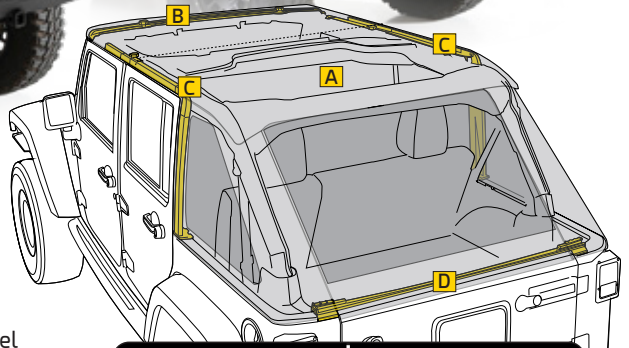

NEW AND IMPROVED!

BOWLESS COMBO TOP KIT

2007-2018 JEEP JK 2/4 DOOR

- DOT approved tinted vinyl windows
- Front internal storage compartments for easy access
- Heavy duty buckle system to prevent flapping
- Seams/stitch holes heat-sealed to prevent leaking
- Self-correcting zippers run smoother and last longer
- Durable materials resist fading and stretching
- Easy storage and packing of side curtains
- Also available in traditional Black Diamond fabric

BOWLESS COMBO TOP KIT

"Everything you need in one box!"

Kit includes:

- A** Bowless Combo Top
- B** **Watertight** windshield channel
- C** **Watertight** OE-style door surrounds
- D** Tailgate channel
- E** All hardware (not shown)