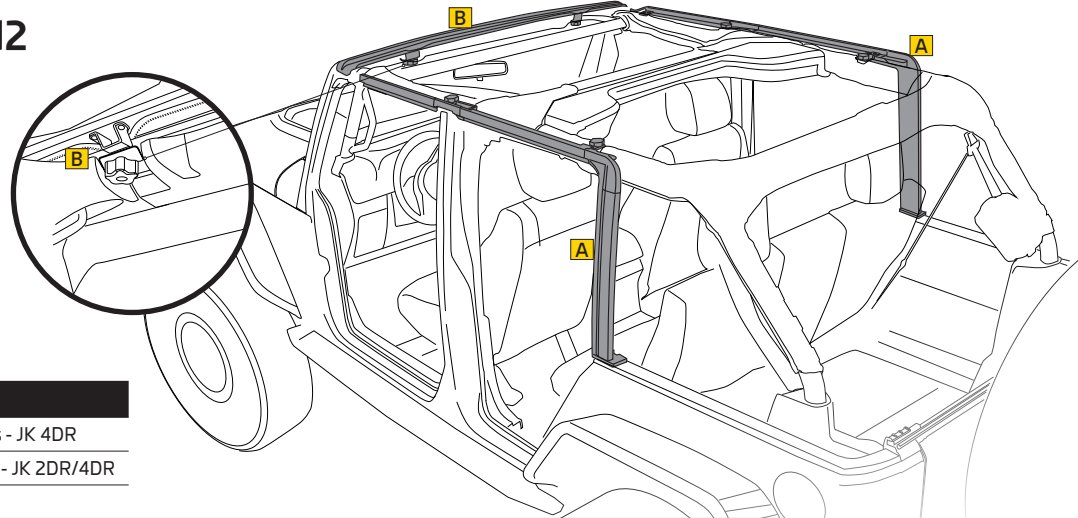

DOOR SURROUND & GEN2 WINDSHIELD CHANNEL

2007-2018 JEEP JK 2/4 DOOR

1. **A** O.E. Style Door Surrounds
   - **B** GEN2 Windshield Header Channel
2. Can be purchased separately

PART #	DESCRIPTION
91406	O.E. Style Door Surrounds - JK 4DR
90106	GEN2 Windshield Header - JK 2DR/4DR