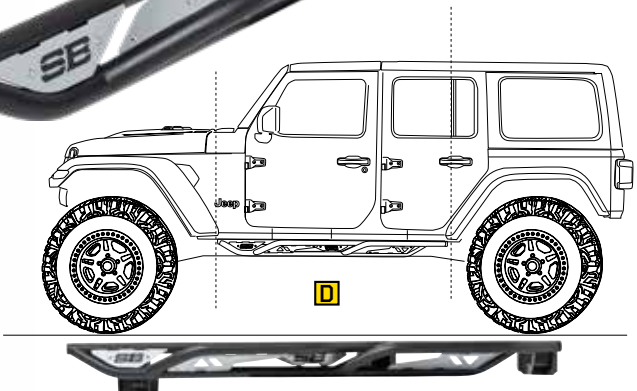

APOLLO SLIDERS with STEP

- › Fits 2018+ Jeep JL 2/4 Door
- › Fits 2007-2018 Jeep JK 2/4 Door

- **A** New Jeep JK and JL applications
- **B** Heavy-duty steel tube side bar
- **C** Removable sheet metal for customization
- **D** Wheel-to-wheel coverage for maximum protection
- **E** Dual girder system protects sides and under section
- **F** One-piece design with 1.5" steel tubing
- **G** Sold as pairs

APOLLO SIDE STEPS	
MAKE	PART#
2018+ Jeep JL 2 Door	77733
2018+ Jeep JL 4 Door	77734
2007-2018 Jeep JK 2 Door	76733
2007-2018 Jeep JK 4 Door	76734