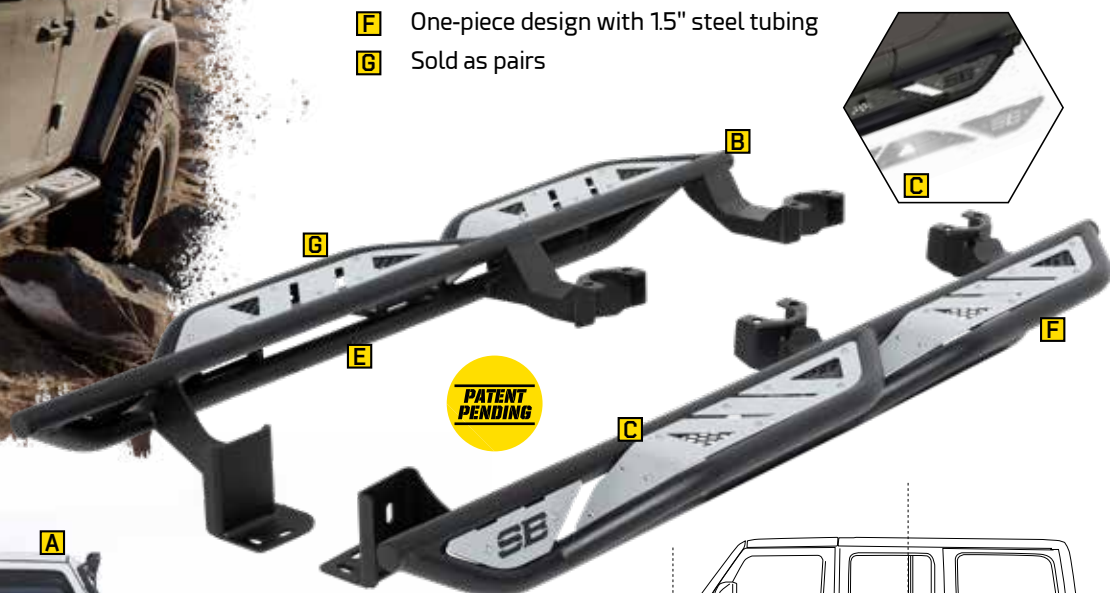

APOLLO SLIDERS with STEP

- › Fits 2018+ Jeep JL 2/4 Door
- › Fits 2007-2018 Jeep JK 2/4 Door

- **A** New Jeep JK and JL applications
- **B** Heavy-duty steel tube side bar
- **C** Removable sheet metal for customization
- **D** Wheel-to-wheel coverage for maximum protection
- **E** Dual girder system protects sides and under section
- **F** One-piece design with 1.5" steel tubing
- **G** Sold as pairs

APOLLO SIDE STEPS	
MAKE	PART#
2018+ Jeep JL 2 Door	77733
2018+ Jeep JL 4 Door	77734
2007-2018 Jeep JK 2 Door	76733
2007-2018 Jeep JK 4 Door	76734